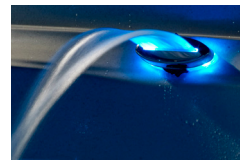

CrossoverTM COLLECTION

Made with Sustainable
SyncrylicTM

2
PUMP
DESIGN

Crossover 740S

The Crossover 740S is Dream Makers Spas' 2 pump, 6-7 person, 40 jet spa with contoured bucket seats and directional jets providing individual water pressure control. With a SyncrylicTM unibody construction that is virtually indestructible, this energy efficient model comes with a Weather Shield Super Seal Cover, digital controls, Easy Klean/Convex2 Filtration plus an adjustable backlit water fountain, 8 exterior LED corner lights, and an LED underwater light all synchronized with up to 9 programmable color options. You gain all the benefits of a luxury spa at a fraction of the price. This beautiful, easy to install, lightweight, design makes the 740S perfect for personal relaxation or entertaining both day and night.

Programmable LED Lighting in the footwell allows up to 9 color control options

Adjustable fountain with built-in LED back lighting

2018 NORTH AMERICAN SPECIFICATIONS

	U.S.	Canada
Seating:	6 – 7 person	6 – 7 person
Dimensions:	80" x 80" x 36"*	203 x 203 x 92 cm*
Spa Volume:	367 Gallons	1389 litres
Dry Weight:	456 lbs.	207 kg.
Jets:	40 Stainless Steel	40 Stainless Steel
Pillows:	4	4
Electrical:	240V	240V
Heating:	4kW	4kW
Controls:	Digital	Digital
Pumps:	1 - 2.5 HPR 1 - 3 HPR	1 - 2.5 HPR 1 - 3 HPR
Water Feature:	Fountain with Backlit LED Light	Fountain with Backlit LED Light
Filtration:	Easy Klean / Convex2	Easy Klean / Convex2
Insulation:	Foam Barrier	Foam Barrier
Ozone:	Included	Included
Ambiance LED Lighting Package:	Optional	Optional

Spa Body, Panels, Cover, Jets and Pillows Color Options

Sahara Diamond Body

	Panels	Jets / Pillows	Cover
Coffee			
	Coffee	Espresso / Coffee	Black

Black Diamond Body

	Panels	Jets / Pillows	Cover
Black			
	Black	Gray	Black
Gray			
	Gray	Gray	Charcoal